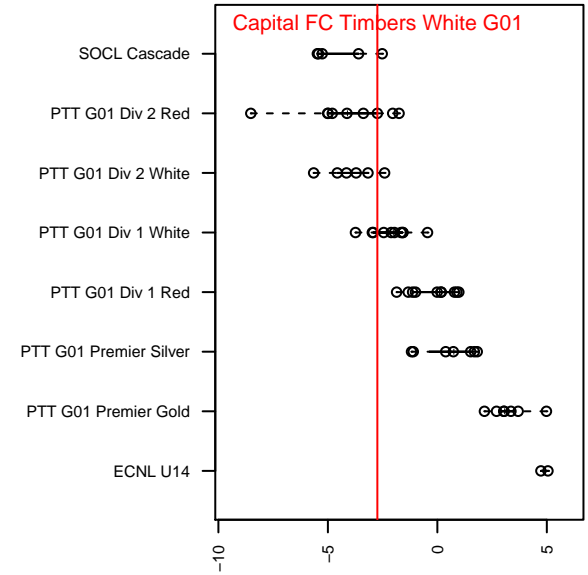

Capital FC Timbers White G01

Cascade Futbol Club/Capital FC
 Salem, OR
 G01 total strength=848
 attack=1.37 defense=1.02
 fall league = PTT G01 Div 2 Red
 spr league = Spr OYS G01 Div 2 Red

alt names used:

Venues played:
 2015 Mt Hood Challenge U14
 2015 PTT G01 Division 2 Red
 2015 Spr OYS G01 Division 2 Red

Capital FC Timbers White G01
 Dots are actual minus expected GF (blue circles) and GA (red triangles).
 Blue line is smoothed change in attack strength. Red is smoothed change in defense strength.

**attack and defense variance (black dot)
relative to other teams
and top 10 in region**

**attack and defense rating
relative to others at age
and all opponents in last 13 months**

Performance relative to 13 month average